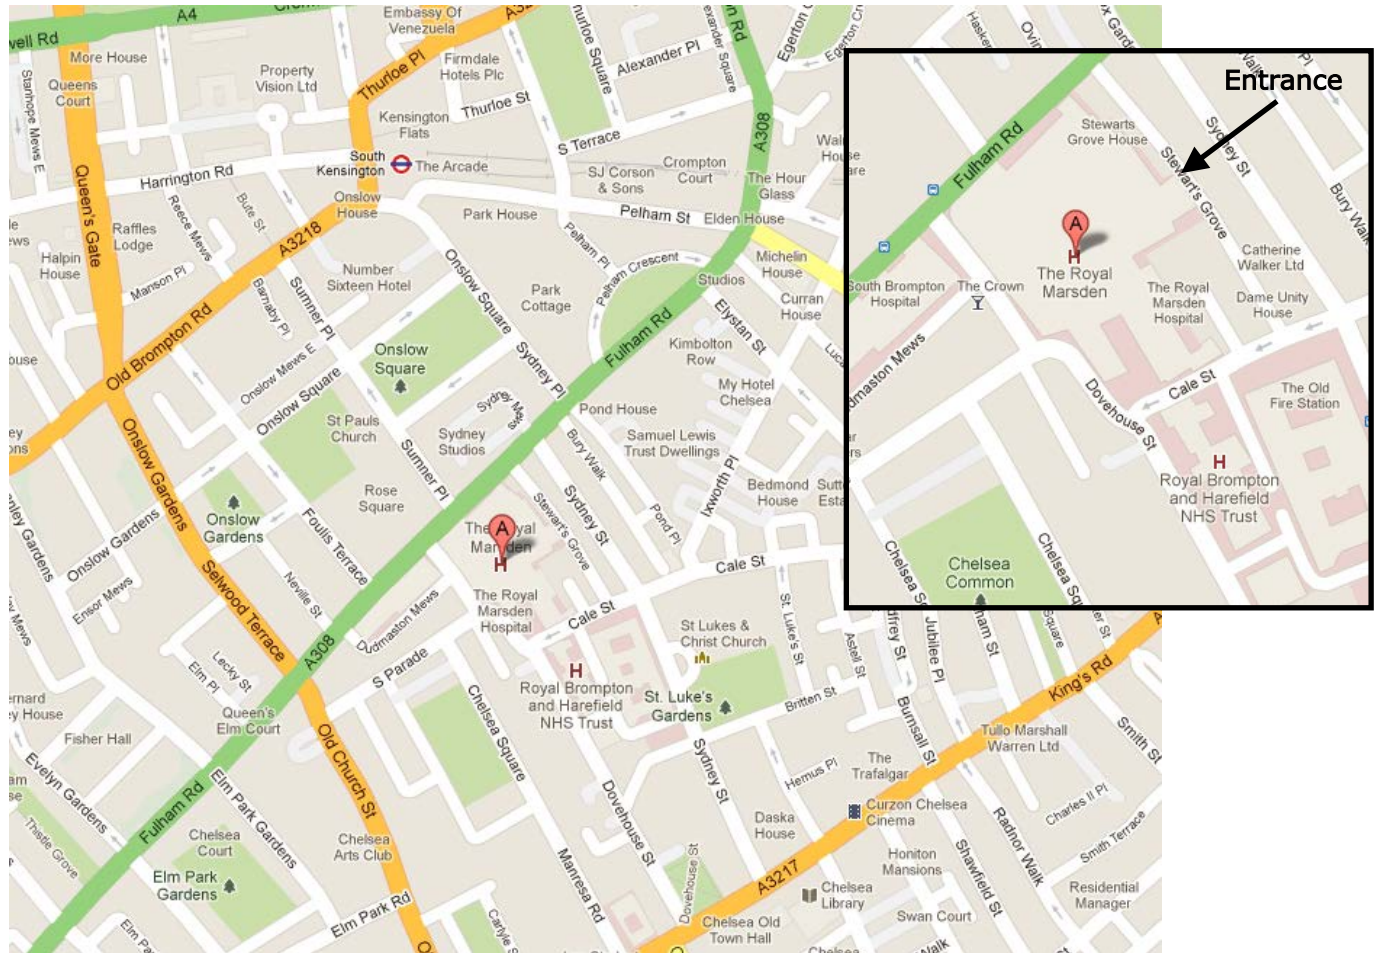

Travelling to the Education and Conference Centre:

The Royal Marsden Education and Conference Centre is situated in Stewarts Grove off of Fulham Road, London SW3 6JJ.

Travelling by Tube:

The nearest underground station is **South Kensington** which is served by the **District Line** (dark green), the **Circle Line** (bright yellow) and the **Piccadilly Line** (dark blue). South Kensington tube station is approximately 5 minutes' walk away from the Education and Conference Centre.

Victoria main line station is two stops away from South Kensington on either the District or Circle Lines.

Paddington main line station is also accessible on the District and Circle Lines.

King's Cross St. Pancras main line station is accessible on the Piccadilly Line.

Travelling by Bus:

Buses **14, 211, 345** and **414** all stop outside the Royal Marsden Hospital (bus stops **HP** or **HM: Royal Brompton Hospital / Royal Marsden Hospital**).

Bus **49** stops close by the hospital (bus stops **HV** or **HT: Onslow Square**), approximately 2 minutes' walk away from the Education and Conference Centre.

Buses **11, 19, 22** and **319** all stop on Kings Road (bus stops **KC** or **KL: Chelsea Old Town Hall**) which is approximately 5 minutes' walk away from the Education and Conference Centre.

Travelling by car, motorcycle or bicycle: