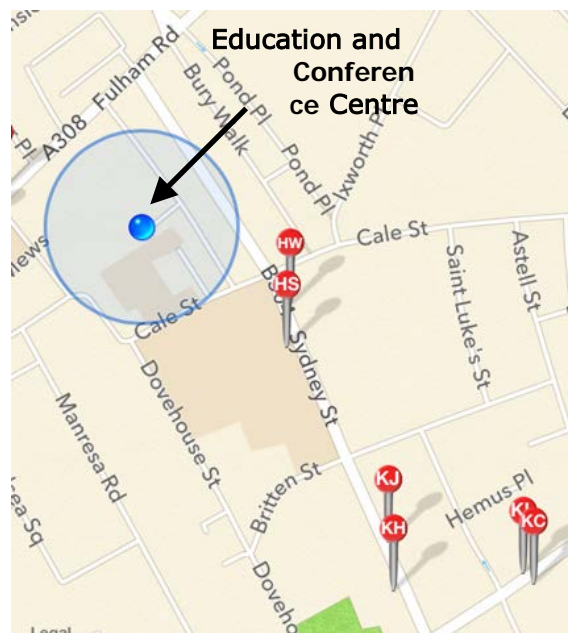

Travelling to the Education and Conference Centre:

The Royal Marsden Education and Conference Centre is situated in Stewarts Grove off of Fulham Road, London SW3 6JJ.

Travelling by Tube:

The nearest underground station is **South Kensington** which is served by the **District Line** (dark green), the **Circle Line** (bright yellow) and the **Piccadilly Line** (dark blue). South Kensington tube station is approximately 5 minutes' walk away from the Education and Conference Centre.

Victoria main line station is two stops away from South Kensington on either the District or Circle Lines.

Paddington main line station is also accessible on the District and Circle Lines.

King's Cross St. Pancras main line station is accessible on the Piccadilly Line.

Travelling by Bus:

Buses **14, 211, 345** and **414** all stop outside the Royal Marsden Hospital (bus stops **HP** or **HM: Royal Brompton Hospital / Royal Marsden Hospital**).

Bus **49** stops close by the hospital (bus stops **HV** or **HT: Onslow Square**), approximately 2 minutes' walk away from the Education and Conference Centre.

Buses **11, 19, 22** and **319** all stop on Kings Road (bus stops **KC** or **KL: Chelsea Old Town Hall**) which is approximately 5 minutes' walk away from the Education and Conference Centre.

Travelling by car, motorcycle or bicycle: