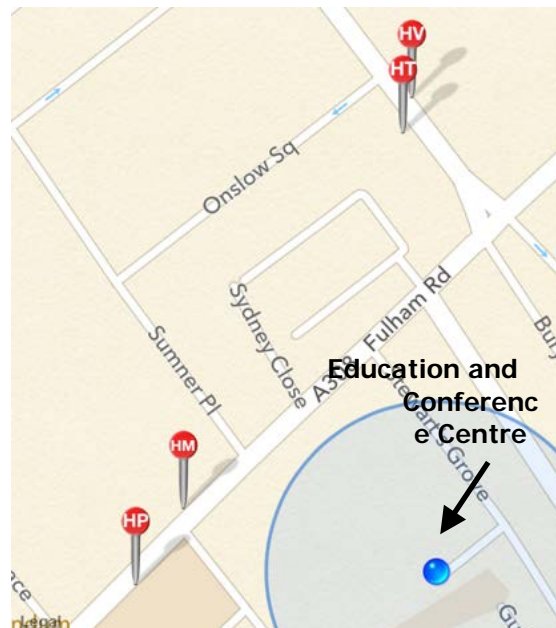

Travelling to the Education and Conference Centre:

The Royal Marsden Education and Conference Centre is situated in Stewarts Grove off of Fulham Road, London SW3 6JJ.

Travelling by Tube:

The nearest underground station is **South Kensington** which is served by the **District Line** (dark green), the **Circle Line** (bright yellow) and the **Piccadilly Line** (dark blue). South Kensington tube station is approximately 5 minutes' walk away from the Education and Conference Centre.

Victoria main line station is two stops away from South Kensington on either the District or Circle Lines.

Paddington main line station is also accessible on the District and Circle Lines.

King's Cross St. Pancras main line station is accessible on the Piccadilly Line.

Travelling by Bus:

Buses **14, 211, 345** and **414** all stop outside the Royal Marsden Hospital (bus stops **HP** or **HM: Royal Brompton Hospital / Royal Marsden Hospital**).

Bus **49** stops close by the hospital (bus stops **HV** or **HT: Onslow Square**), approximately 2 minutes' walk away from the Education and Conference Centre.

Buses **11, 19, 22** and **319** all stop on Kings Road (bus stops **KC** or **KL: Chelsea Old Town Hall**) which is approximately 5 minutes' walk away from the Education and Conference Centre.

Travelling by car, motorcycle or bicycle: