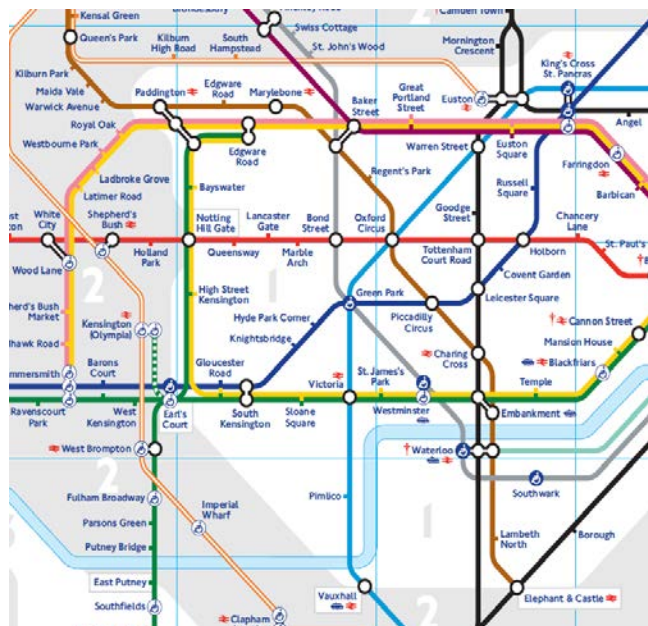

Travelling to the Education and Conference Centre:

The Royal Marsden Education and Conference Centre is situated in Stewarts Grove off of Fulham Road, London SW3 6JJ.

Travelling by Tube:

The nearest underground station is **South Kensington** which is served by the **District Line** (dark green), the **Circle Line** (bright yellow) and the **Piccadilly Line** (dark blue). South Kensington tube station is approximately 5 minutes' walk away from the Education and Conference Centre.

Victoria main line station is two stops away from South Kensington on either the District or Circle Lines.

Paddington main line station is also accessible on the District and Circle Lines.

King's Cross St. Pancras main line station is accessible on the Piccadilly Line.

Travelling by Bus:

Buses **14, 211, 345** and **414** all stop outside the Royal Marsden Hospital (bus stops **HP** or **HM: Royal Brompton Hospital / Royal Marsden Hospital**).

Bus **49** stops close by the hospital (bus stops **HV** or **HT: Onslow Square**), approximately 2 minutes' walk away from the Education and Conference Centre.

Buses **11, 19, 22** and **319** all stop on Kings Road (bus stops **KC** or **KL: Chelsea Old Town Hall**) which is approximately 5 minutes' walk away from the Education and Conference Centre.

Travelling by car, motorcycle or bicycle: